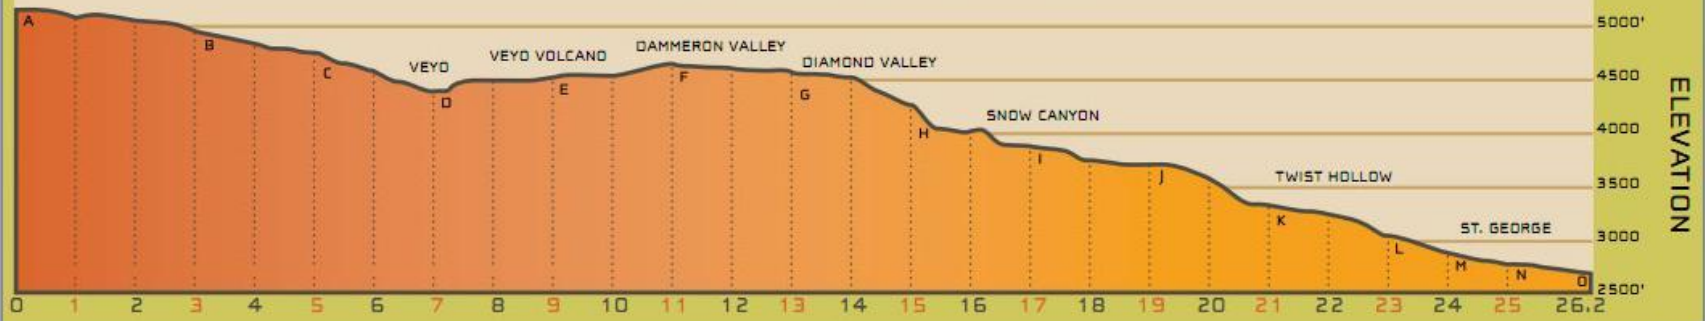

St. George Marathon Elevation Profile

START ELEVATION
5240 FT.

FINISH ELEVATION
2680 FT.