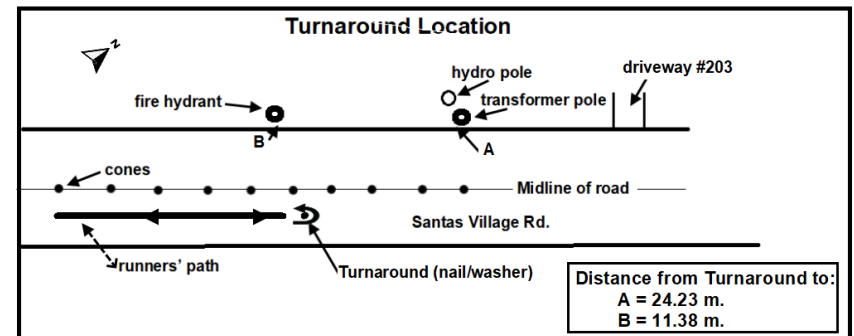

Muskoka 5 Km. (Out and Back 1 time) AND Muskoka 10 Km. (Out and Back 2 times)

Split Locations of the Muskoka 5 km. and 10 km.

Start/Finish/Turnaround – entrance to Santa's Village parking lot marked by nail/washer – see Map

1km. & 4 km. & 6 km & 9 km. - on Santa's Village Rd. – 11 metres east of driveway #357 – 1 metre west of fire hydrant on north side of road

2 km. & 3km. & 7km. & 8 km. – on Santa's Village Rd. – 20 metres west of fire hydrant on north side – in line with metal arrow sign on 4" x 4" post

2.5km. & 7.5km. (Turnaround) – on Santa's Village Rd. – about 15 metres west of drive way #203 – see Map

Athletics Canada Certified
ON-2021-021-BDC
 Certification Expires Dec 31/2030