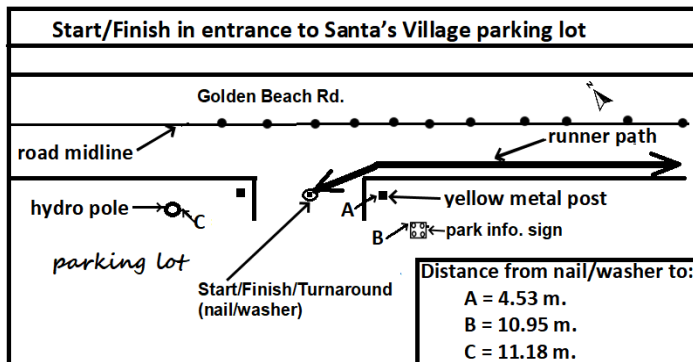

Muskoka 5 Km. (Out and Back 1 time) AND Muskoka 10 Km. (Out and Back 2 times)

Split Locations of the Muskoka 5 km. and 10 km.

Start/Finish/Turnaround – entrance to Santa's Village parking lot marked by nail/washer – see Map

1km. & 4 km. & 6 km & 9 km. - on Santa's Village Rd. – 11 metres east of driveway #357 – 1 metre west of fire hydrant on north side of road

2 km. & 3km. & 7km. & 8 km. – on Santa's Village Rd. – 20 metres west of fire hydrant on north side – in line with metal arrow sign on 4" x 4" post

2.5km. & 7.5km. (Turnaround) – on Santa's Village Rd. – about 15 metres west of drive way #203 – see Map

Athletics Canada Certified
ON-2021-021-BDC
 Certification Expires Dec 31/2030