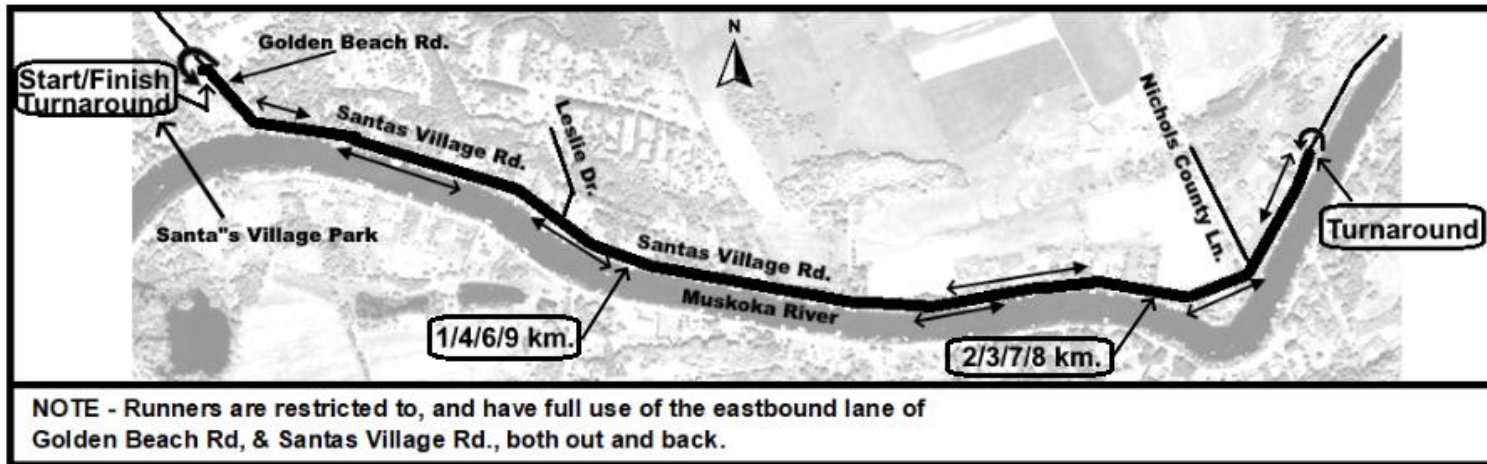

Muskoka 5 Km. (Out and Back 1 time) AND Muskoka 10 Km. (Out and Back 2 times)

Split Locations of the Muskoka 5 km. and 10 km.

Start/Finish/Turnaround – entrance to Santa's Village parking lot marked by nail/washer – see Map

1km. & 4 km. & 6 km & 9 km. - on Santa's Village Rd. – 11 metres east of driveway #357 – 1 metre west of fire hydrant on north side of road

2 km. & 3km. & 7km. & 8 km. – on Santa's Village Rd. – 20 metres west of fire hydrant on north side – in line with metal arrow sign on 4" x 4" post

2.5km. & 7.5km. (Turnaround) – on Santa's Village Rd. – about 15 metres west of drive way #203 – see Map

Athletics Canada Certified
ON-2021-021-BDC
 Certification Expires Dec 31/2030